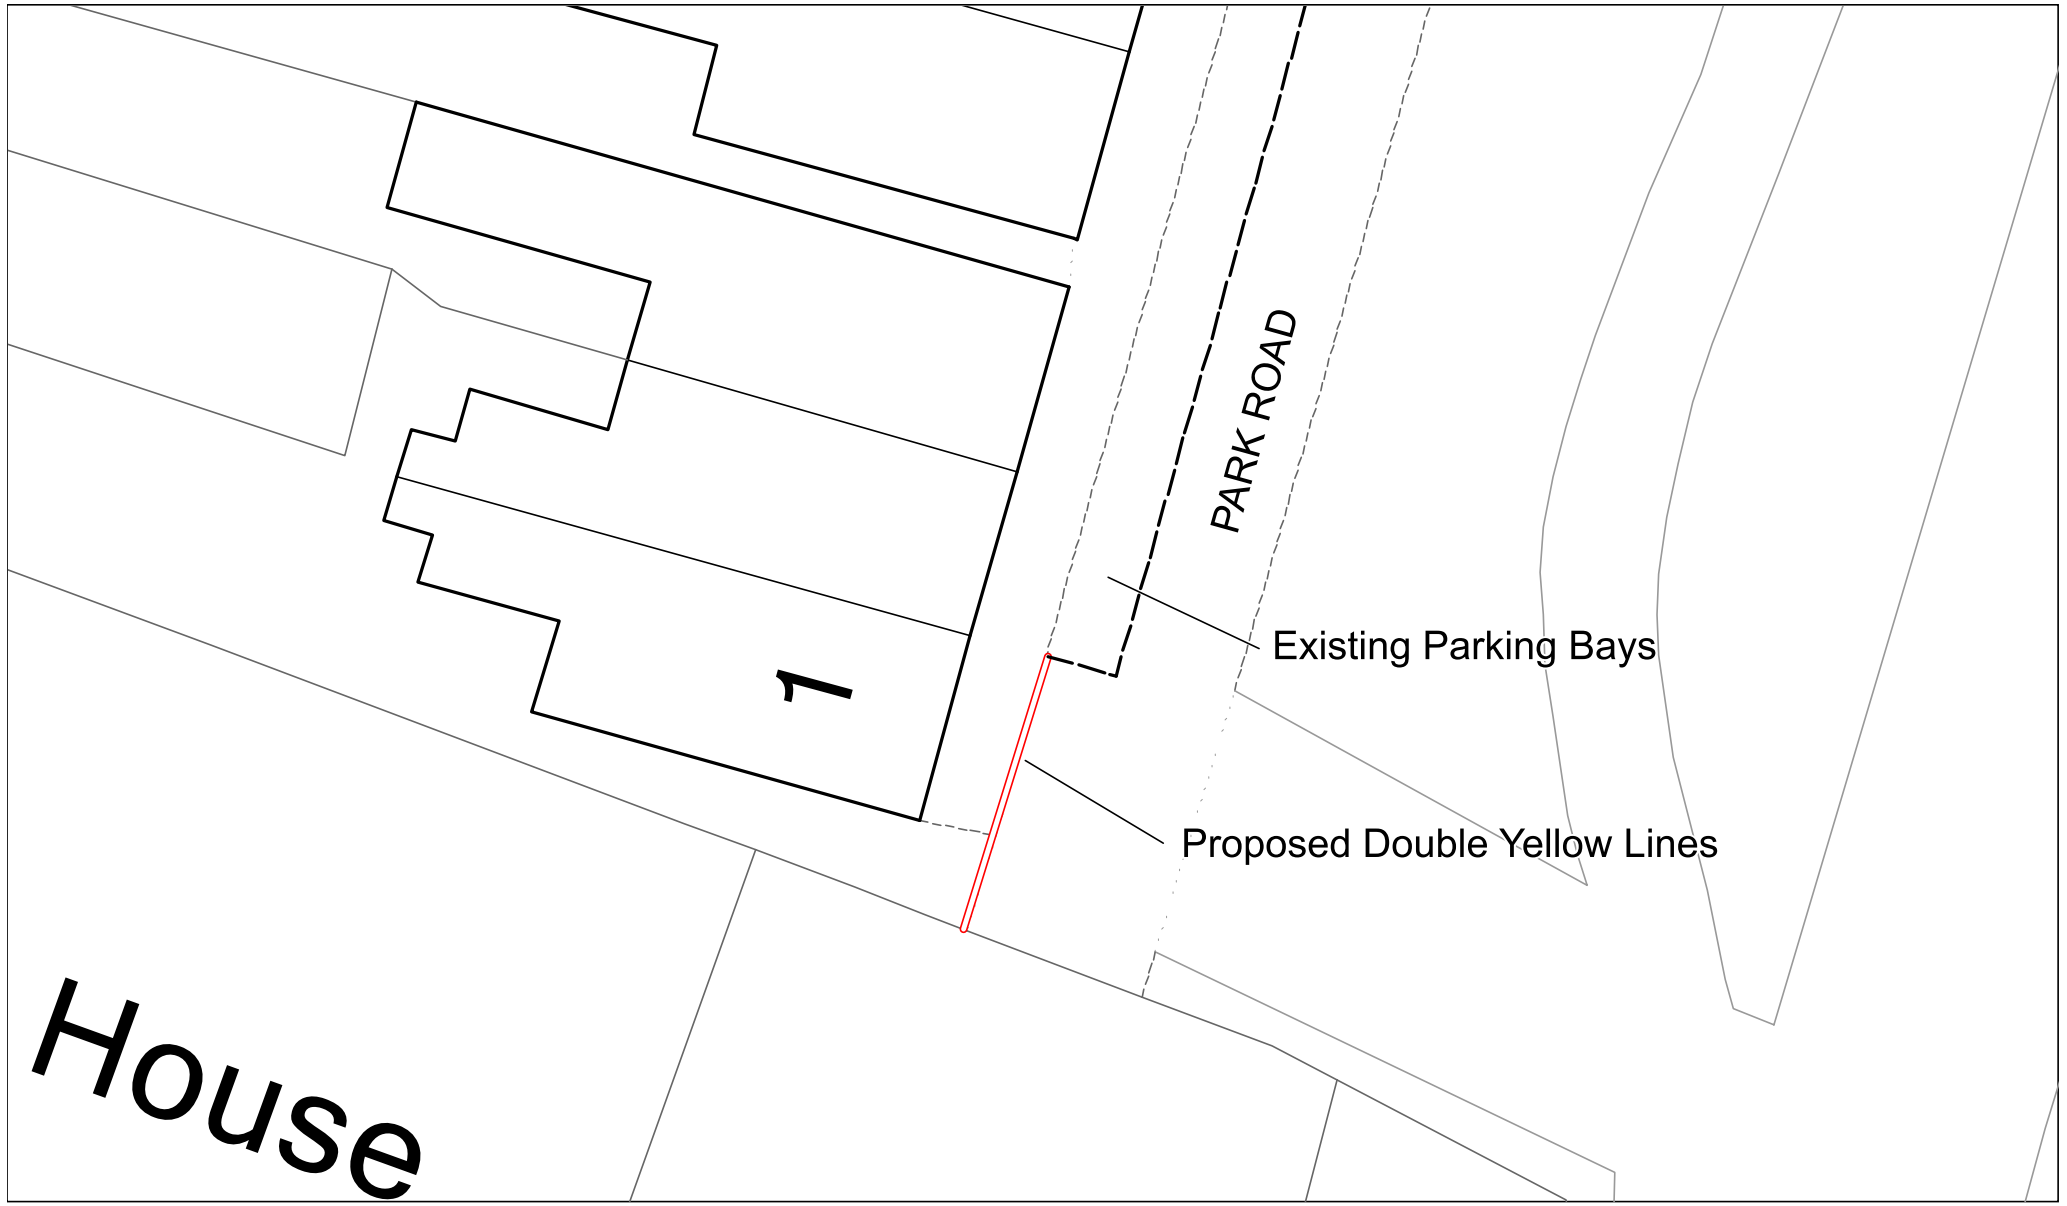

Proposed Double Yellow Lines – Park Road, Faversham

Proposed Formalising of Disabled Persons' Parking Bay – 6 Bredhurst Close, Sheerness